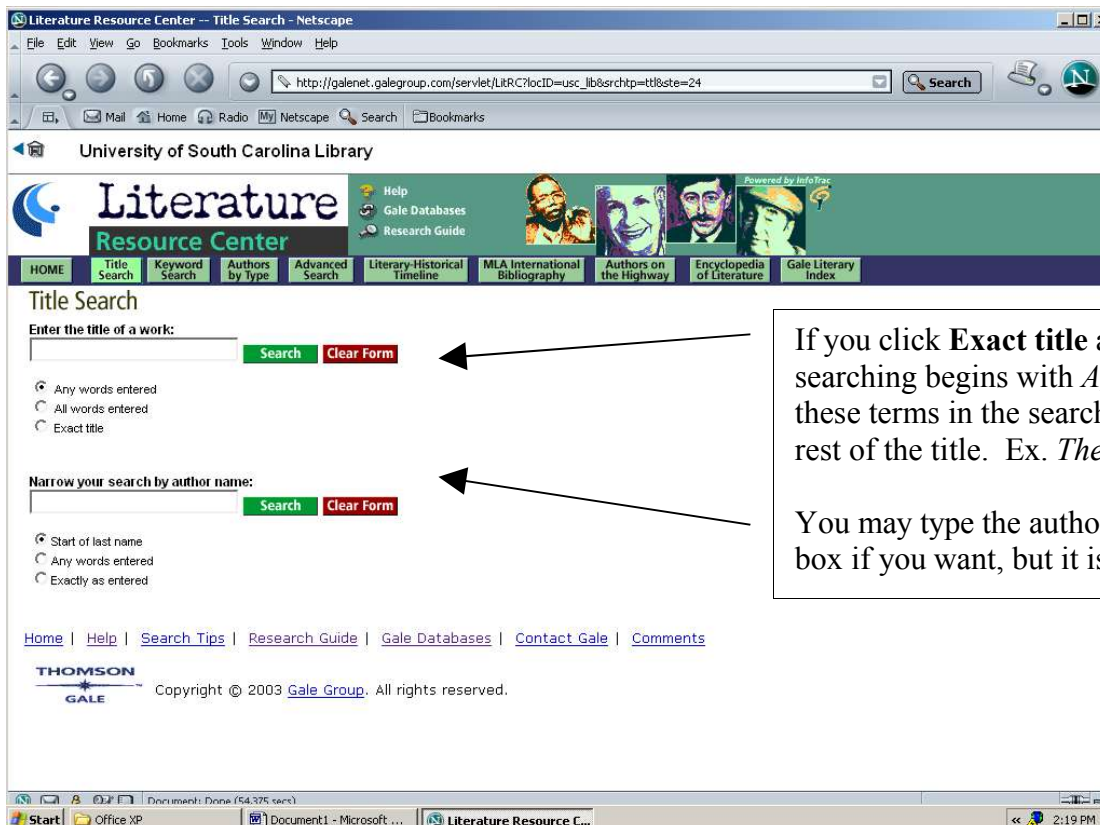

# LITERATURE RESOURCE CENTER

Literature Resource Center offers information on works and literary figures from all time periods in fiction, nonfiction, poetry, drama, history, journalism, and more. It contains biographies, bibliographies, critical essays, overviews of literary works, authoritative author and literature related web sites, and approximately 250 well-respected literary journals. Also included are *MLA International Bibliography with Directory of Periodicals*, *Merriam-Webster's Encyclopedia of Literature*, and *Gale Literary Index*.

The database defaults to an **Author** search. If you need information about an author, type the person's last name and then first name or initial in the empty box.

Ex.: Hawthorne Nathaniel

Click on **Title** if you need information about a particular literary work such as "Young Goodman Brown." The screen below will appear.

If you click **Exact title** and the title you are searching begins with *A*, *An*, or *The*, type these terms in the search box along with the rest of the title. Ex. *The Scarlet Letter*

You may type the author's last name in this box if you want, but it is not necessary.

Then click on any **underlined blue link** to look at the text.

A Title search for *The Scarlet Letter* results in the next screen:

**Literary Criticism, Articles, & Work Overviews** information is automatically displayed from a **Title** search. Click the green **Tabs** to obtain additional information on the literary work you're searching. If the wording in the **Tabs** is grey, the system did not find any information for that category.